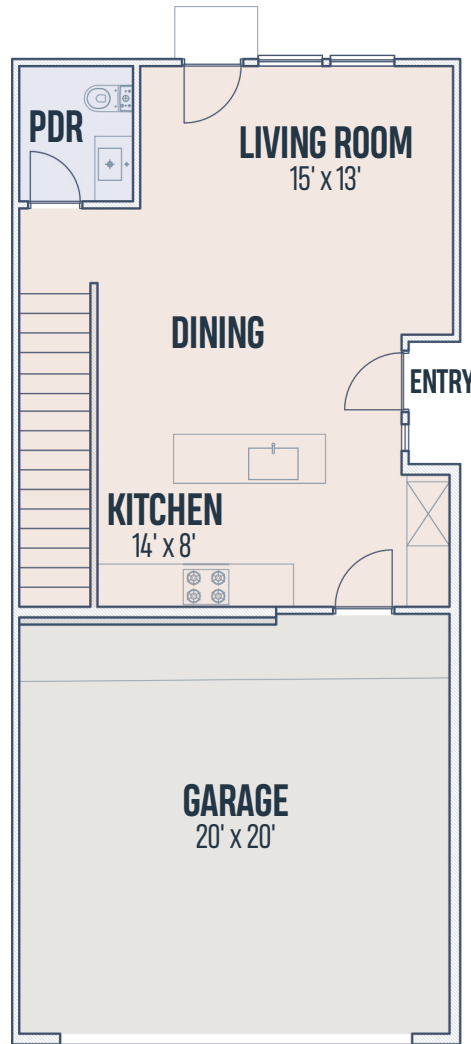

3
BEDROOMS
2.5
BATHROOMS
1
FLEX ROOM
1,470
SQUARE FEET

CLICK
HERE FOR
A VIRTUAL
TOUR

FIRST FLOOR

SECOND FLOOR

3
BEDROOMS
2.5
BATHROOMS
1
FLEX ROOM
1,800
SQUARE FEET

CLICK
HERE FOR
A VIRTUAL
TOUR

FIRST FLOOR

SECOND FLOOR

MAIN SHOWER UPGRADED