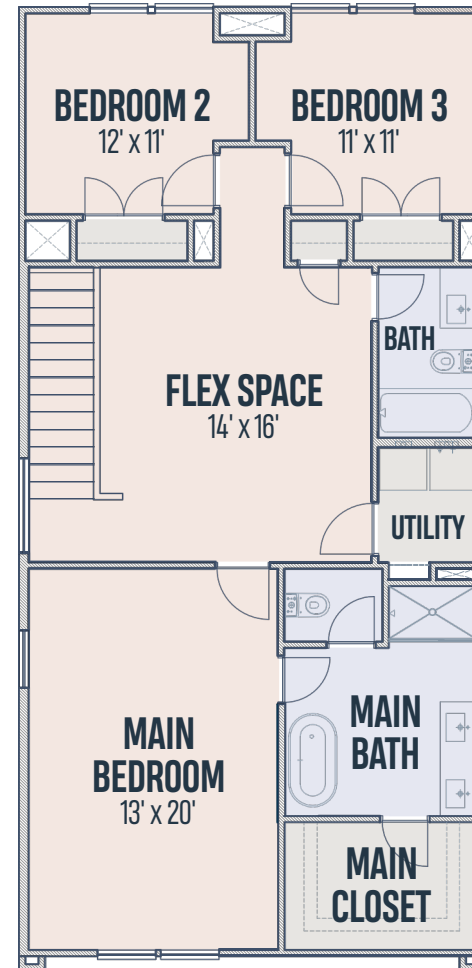

3
BEDROOMS
2.5
BATHROOMS
1
FLEX ROOM
1,470
SQUARE FEET

CLICK
HERE FOR
A VIRTUAL
TOUR

FIRST FLOOR

SECOND FLOOR

3
BEDROOMS
2.5
BATHROOMS
1
FLEX ROOM
1,800
SQUARE FEET

CLICK
HERE FOR
A VIRTUAL
TOUR

FIRST FLOOR

SECOND FLOOR

MAIN SHOWER UPGRADED