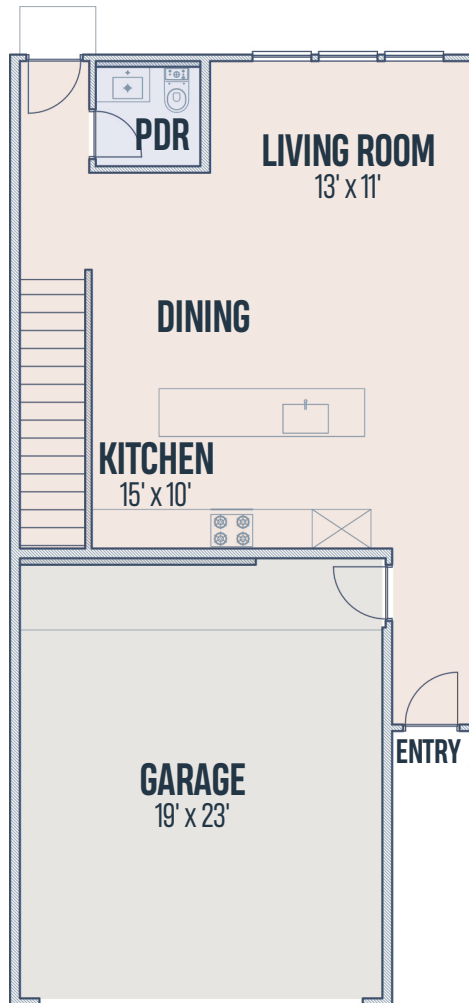

3
BEDROOMS
2.5
BATHROOMS
1
FLEX ROOM
1,470
SQUARE FEET

CLICK
HERE FOR
A VIRTUAL
TOUR

FIRST FLOOR

SECOND FLOOR

3
BEDROOMS
2.5
BATHROOMS
1
FLEX ROOM
1,800
SQUARE FEET

CLICK
HERE FOR
A VIRTUAL
TOUR

FIRST FLOOR

SECOND FLOOR

MAIN SHOWER UPGRADED