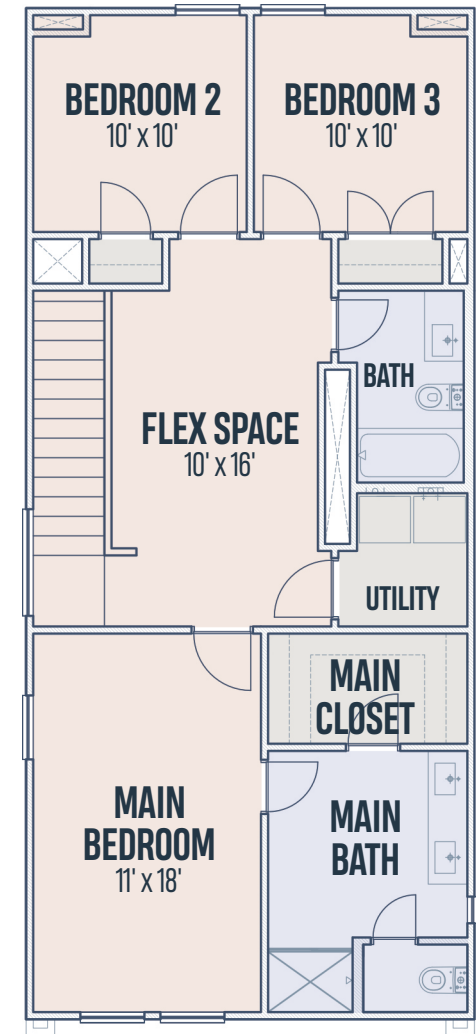

3
BEDROOMS
2.5
BATHROOMS
1
FLEX ROOM
1,470
SQUARE FEET

CLICK
HERE FOR
A VIRTUAL
TOUR

FIRST FLOOR

SECOND FLOOR

3
BEDROOMS
2.5
BATHROOMS
1
FLEX ROOM
1,800
SQUARE FEET

CLICK
HERE FOR
A VIRTUAL
TOUR

FIRST FLOOR

SECOND FLOOR

MAIN SHOWER UPGRADED